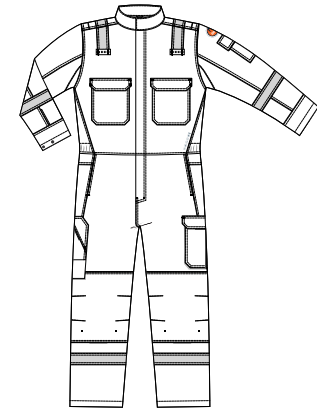

Dapro Roughneck Coverall

PRODUCT CODE: WROUCLW-NB*

C4 Certification and fabric information

EN ISO 13688:2013
(EN 340:2003)

EN ISO 11612:2015
A1 B1 C1 E1 F1

EN ISO 14116:2015
Index 3

EN ISO 11611:2015
A1 Class 1

Features

- > Suitable for Summer climate
- > Standing collar for extra protection
- > Center front with concealed YKK® two-way metal zipper and metal snap button closure
- > **Gas detector loops** at chest
- > Chest pockets with safety flap and concealed nylon zipper closure
- > Ergonomically shaped arms
- > **Action armpits** for comfortable work above reach
- > **Back pleats** for improved ergonomics and ultimate comfort with 45° degrees tack
- > **Pen pocket** with safety flap and concealed metal snap button closure at left hand side sleeve
- > **Adjustable elastic waistband** for perfect fit
- > Slanted side pockets with concealed hook-and-loop closure
- > **Side vents** with plastic flame-retardant snap button closure behind side pockets
- > Back pockets with safety flap and concealed metal snap button closure
- > **Cargo pocket** with safety flap and double concealed metal snap button closure at left hand side leg
- > **Diamond tool pocket** with safety flap at right hand side leg
- > **Shaped kneepad pockets**
- > **Adjustable cuffs and hems** with plastic flame-retardant snap button closure
- > Reflective piping details on lower sleeves, back pockets and cargo pocket
- > Prolux® 50mm flame-retardant reflective striping

Available in colors:

Sizes in stock

Navy Blue *NB

EU 46-68

Royal Blue *RB

EU 46-68

Vibrant Orange *OR

EU 46-68

Flaming Red *RE

EU 48-68

Available on request: EU 42-72

Extensive Bartacks

5 Thread Safety Stitch

YKK® Two-Way Zipper

Double Gas Loop

Lower Arm Striping