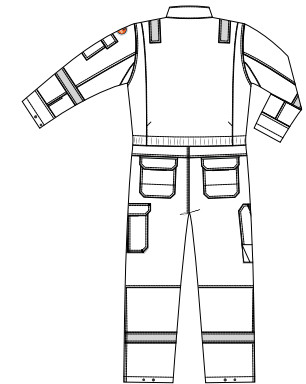

Dapro Roughneck Coverall

PRODUCT CODE: WROUCLW-NB*

C4 Certification and fabric information

EN ISO 13688:2013
(EN 340:2003)

EN ISO 11612:2015
A1 B1 C1 E1 F1

EN ISO 14116:2015
Index 3

EN ISO 11611:2015
A1 Class 1

Features

- > Suitable for Summer climate
- > Standing collar for extra protection
- > Center front with concealed YKK® two-way metal zipper and metal snap button closure
- > **Gas detector loops** at chest
- > Chest pockets with safety flap and concealed nylon zipper closure
- > Ergonomically shaped arms
- > **Action armpits** for comfortable work above reach
- > **Back pleats** for improved ergonomics and ultimate comfort with 45° degrees tack
- > **Pen pocket** with safety flap and concealed metal snap button closure at left hand side sleeve
- > **Adjustable elastic waistband** for perfect fit
- > Slanted side pockets with concealed hook-and-loop closure
- > **Side vents** with plastic flame-retardant snap button closure behind side pockets
- > Back pockets with safety flap and concealed metal snap button closure
- > **Cargo pocket** with safety flap and double concealed metal snap button closure at left hand side leg
- > **Diamond tool pocket** with safety flap at right hand side leg
- > **Shaped kneepad pockets**
- > **Adjustable cuffs and hems** with plastic flame-retardant snap button closure
- > Reflective piping details on lower sleeves, back pockets and cargo pocket
- > Prolux® 50mm flame-retardant reflective striping

Flaming Red *RE

EU 48-68

Available on request: EU 42-72

Extensive Bartacks

5 Thread Safety Stitch

YKK® Two-Way Zipper

Double Gas Loop

Lower Arm Striping

Adjustable Hems/Cuffs

Action Armpit

Shaped Knee