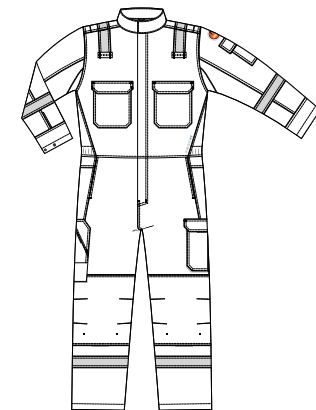

# Dapro Roughneck Coverall

PRODUCT CODE: WROUCHW-RE\*

## Features

- > Center front with concealed two-way zipper and snap button closure
- > **Gas detector loop** on chest at right hand side
- > Chest pockets with safety flap and concealed nylon zipper closure
- > **Action armpits** for comfortable work above reach
- > **Back pleats** for improved ergonomics and ultimate comfort with 45° degrees tack
- > **Pen pocket** with safety flap and concealed hook-and-loop closure at left hand side sleeve
- > **Adjustable elastic waistband** for perfect fit
- > Side pockets
- > **Side vents** with safety flap and concealed plastic flame-retardant snap button closure behind side pockets
- > Back pockets with safety flap and concealed metal snap button closure
- > **Cargo pocket** with safety flap and concealed metal snap button closure at left hand side leg
- > Slanted tool pocket at right hand side leg
- > **Shaped kneepad pockets**
- > **Adjustable cuffs and hems** with plastic snap buttons
- > Bartack reinforcement at stress points
- > Prolux® 50mm flame-retardant reflective striping

Available in colors:

Flaming Red \*RE

Vibrant Orange \*OR

Extensive Bartacks

5 Thread Safety Stitch

Two-Way Zipper

Lower Arm Striping

Adjustable Hems/Cuffs

Action Armpit

Shaped Knee

Available on request: EU 48-64