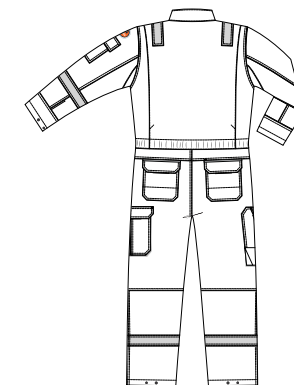

# Dapro Roughneck Coverall

PRODUCT CODE: WROUCHW-RE\*

## Features

- > Center front with concealed two-way zipper and snap button closure
- > **Gas detector loop** on chest at right hand side
- > Chest pockets with safety flap and concealed nylon zipper closure
- > **Action armpits** for comfortable work above reach
- > **Back pleats** for improved ergonomics and ultimate comfort with 45° degrees tack
- > **Pen pocket** with safety flap and concealed hook-and-loop closure at left hand side sleeve
- > **Adjustable elastic waistband** for perfect fit
- > Side pockets
- > **Side vents** with safety flap and concealed plastic flame-retardant snap button closure behind side pockets
- > Back pockets with safety flap and concealed metal snap button closure
- > **Cargo pocket** with safety flap and concealed metal snap button closure at left hand side leg
- > Slanted tool pocket at right hand side leg
- > **Shaped kneepad pockets**
- > **Adjustable cuffs and hems** with plastic snap buttons
- > Bartack reinforcement at stress points
- > Prolux® 50mm flame-retardant reflective striping

Available in colors:

Flaming Red \*RE

Vibrant Orange \*OR

Extensive Bartacks

5 Thread Safety Stitch

Two-Way Zipper

Lower Arm Striping

Adjustable Hems/Cuffs

Action Armpit

Shaped Knee

Available on request: EU 48-64