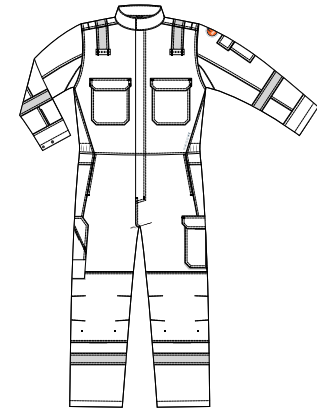

Features

- > Suitable for Continental climate
- > Standing collar for extra protection
- > Center front with concealed YKK® two-way zipper and metal snap button closure
- > **Gas detector loops** at chest
- > Chest pockets with safety flap and concealed nylon zipper closure
- > Ergonomically shaped arms
- > **Action armpits** for comfortable work above reach
- > **Back pleats** for improved ergonomics and ultimate comfort with 45° degrees tack
- > **Pen pocket** with safety flap and concealed metal snap button closure at left hand side sleeve
- > **Adjustable elastic waistband** for perfect fit
- > Slanted side pockets with hook-and-loop closure
- > **Side vents** with plastic flame-retardant snap button closure behind side pockets
- > Back pockets with safety flap and concealed metal snap button closure
- > **Cargo pocket** with safety flap and concealed metal snap button closure at left hand side leg
- > **Diamond tool pocket** with safety flap at right hand side leg
- > **Shaped kneepad pockets**
- > **Adjustable cuffs and hems** with plastic flame-retardant snap button closure
- > Reflective piping details on lower sleeves, back pockets and cargo pocket
- > Prolux® 50mm flame-retardant reflective striping

Available in colors:

Sizes in stock

Navy Blue *NB

EU 44-68

Royal Blue *RB

EU 46-66

Vibrant Orange *OR

EU 44-70

Flaming Red *RE

EU 44-72

Available on request: EU 42-72

Extensive Bartacks

5 Thread Safety Stitch

YKK® Two-Way Zipper

Double Gas Loop

Lower Arm Striping