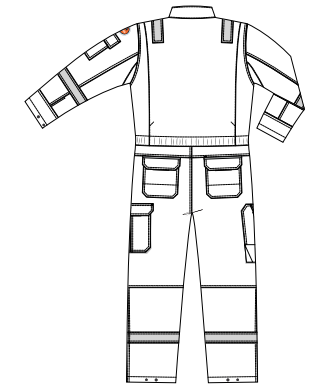

EN 1149-5:2008

EN 13034:2005
+A1:2009
Type 6

IEC 61482-2:2009
Class 1
ATPV
10,4 cal/cm²

Guardian Lifetime Flame Retardant • 80% Cotton / 19% Polyester / 1% Anti-static
Flame Retardant • Flame-retardant and Anti-static
Chemical proof • 350 GSM

Features

- > Suitable for Continental climate
- > Standing collar for extra protection
- > Center front with concealed YKK® two-way zipper and metal snap button closure
- > **Gas detector loops** at chest
- > Chest pockets with safety flap and concealed nylon zipper closure
- > Ergonomically shaped arms
- > **Action armpits** for comfortable work above reach
- > **Back pleats** for improved ergonomics and ultimate comfort with 45° degrees tack
- > **Pen pocket** with safety flap and concealed metal snap button closure at left hand side sleeve
- > **Adjustable elastic waistband** for perfect fit
- > Slanted side pockets with hook-and-loop closure
- > **Side vents** with plastic flame-retardant snap button closure behind side pockets
- > Back pockets with safety flap and concealed metal snap button closure
- > **Cargo pocket** with safety flap and concealed metal snap button closure at left hand side leg
- > **Diamond tool pocket** with safety flap at right hand side leg
- > **Shaped kneepad pockets**
- > **Adjustable cuffs and hems** with plastic flame-retardant snap button closure
- > Reflective piping details on lower sleeves, back pockets and cargo pocket
- > Prolux® 50mm flame-retardant reflective striping

Flaming Red *RE

EU 44-72

Available on request: EU 42-72

Extensive Bartacks

5 Thread Safety Stitch

YKK® Two-Way Zipper

Double Gas Loop

Lower Arm Striping

Adjustable Hems/Cuffs

Action Armpit

Shaped Knee